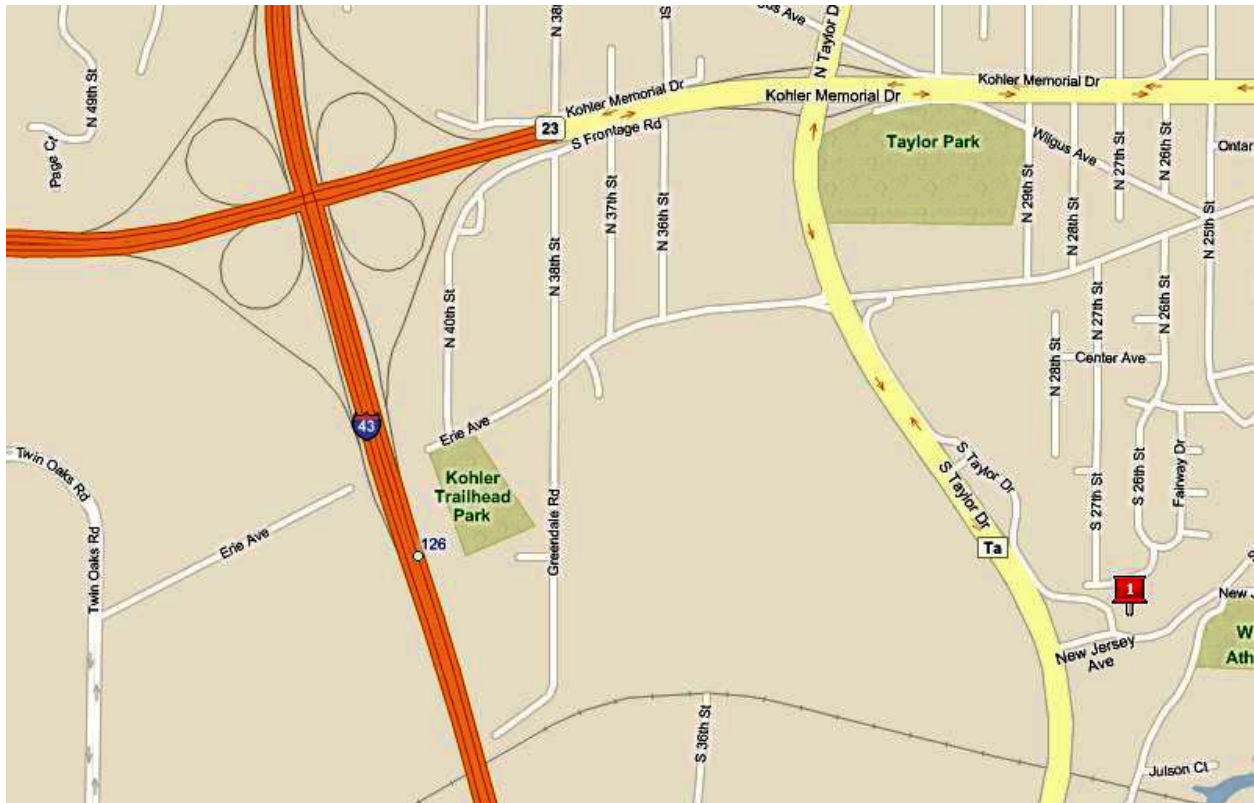

Driving Directions to Hameister Architects, Inc.:

From I-43, Exit at Highway 23 East
Stay to the right on Highway 23, Exit onto Taylor Drive (Exit TA)
Turn right (South) onto South Taylor Drive
Turn left (East) onto New Jersey Avenue
Turn left (North) onto South Taylor Frontage Road
Turn right into Taylor Pines driveway